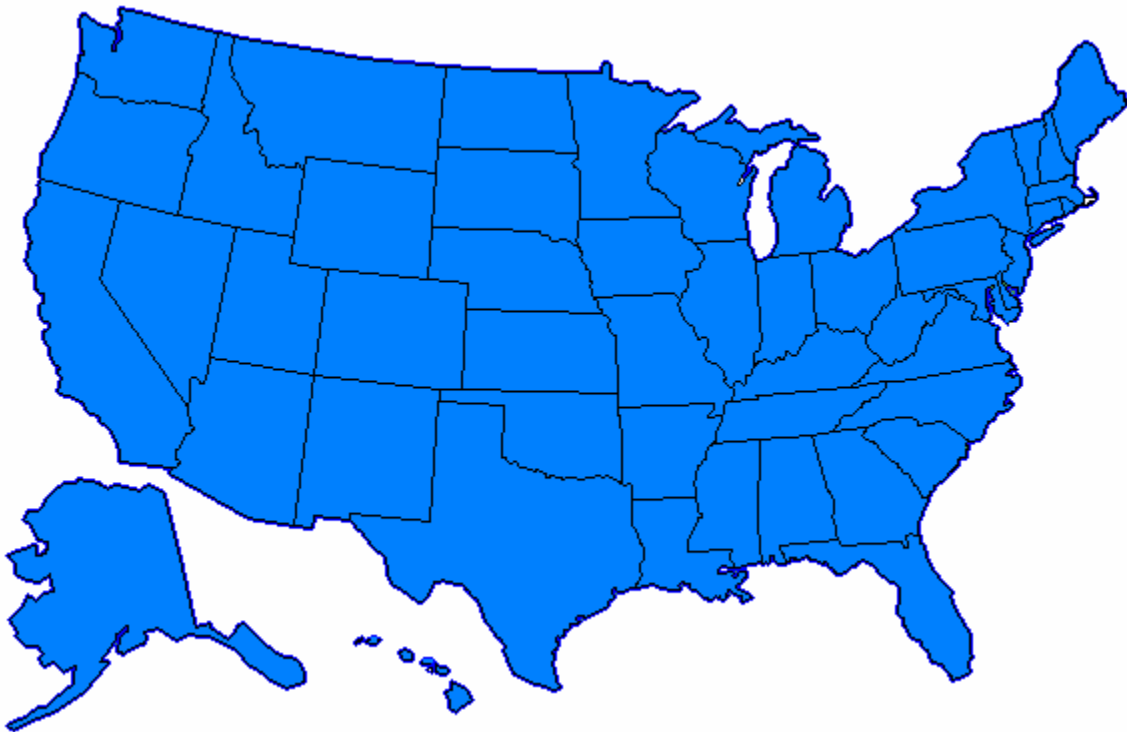

# NATIONAL CAPITAL FUNDING, LTD.

## True One-Time Close FHA Const/Perm Program State List

***All states are now available for our true 1x Close Const/Perm Program!***

*Your Permanent Lender may have states that they cannot lend. Be sure to check with them before proceeding with a loan.*